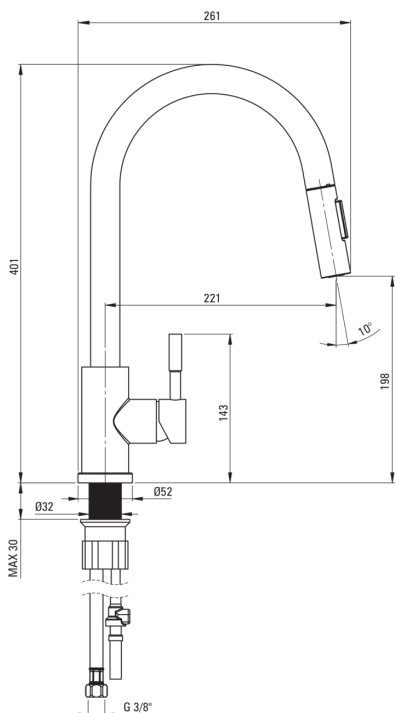

LIMA

Kitchen tap

Product code: BBM_N72M

EAN: 5907650809272

Color: nero

Warranty [years]: 7

Mixer

Finish	nero
Mixer type	single-handle, mixer
Installation method	standing
Flow class [l/min]	Z - 4-9 l/min
Acoustic group [db]	II (20 < x ≤ 30)

Mixer cartridge

Ceramic cartridge size	35 mm
------------------------	-------

Spout

Spout type	pull-out, swivel
Mixer spout range [mm]	221
Material	stainless steel

Aerator

Aerator type	honeycomb
--------------	-----------

Connecting hose

Length [mm]	450
Installation thread	3/8"
Connection thread	M10

Hose

Length [mm]	1500
Braid type	not applicable

Hand shower

Number of functions	2
---------------------	---

Features:

- The mixer with functional pull-out spout
- 2-function hand shower (rain and air stream)
- The mounting sleeve facilitates the installation of the mixer
- 45 cm connection hoses included
- Z flow class (4-9 l/min) allowing for water consumption reduction
- The mixer is equipped with non-return valves so that the mixed water does not flow back into the installation
- Innovative, durable and easy to clean Nero coating
- The mixer is equipped with a stream aerator
- Only the best materials, the quality of which has been confirmed by laboratory tests
- The offer includes a cleaning agent for fixtures in all colors